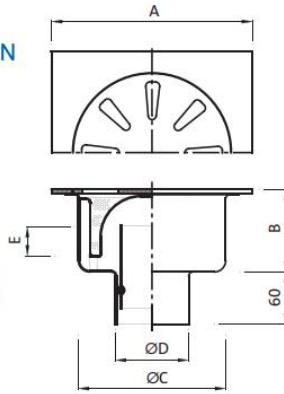

P.026

GULLY 300x300,
OUTLET \varnothing 110 mm
WITH REMOVABLE SIPHON

Features

Finish: Sand-blast

On request round model.

Available with or without basket and also with top plate of different thickness.

Can be supplied with cover fastened with screw.

Item	Main Measurements (mm)					Capacity (Kg)		Outlet capacity
	A	B	ØC	ØD	E	Concentrated load	Distributed load	Lt/min.
P.026	300	126	220	110	60	850	3000	120